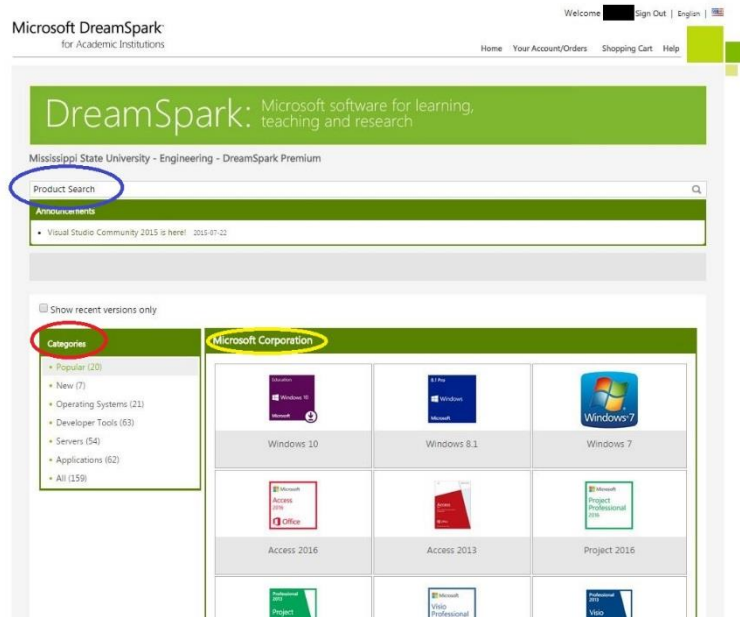

**DreamSpark:** Microsoft software for learning, teaching and research

Mississippi State University - Engineering - DreamSpark Premium

Product Search

Announcements

- Visual Studio Community 2015 is here! 2015-07-22

Show recent versions only

Categories

- Popular (20)
- New (7)
- Operating Systems (21)
- Developer Tools (63)
- Servers (54)
- Applications (62)
- All (159)

Microsoft Corporation

Windows 10	Windows 8.1	Windows 7
Access 2016	Access 2013	Project Professional 2016
Project 2016	Visual Studio	Visual Basic

### Step 3

- 1) There are a few ways you can search DreamSpark. The [product search bar](#) is a bit limited so try not to type too much into it. If you type in visual studio it will work fine, but if you type in Microsoft visual studio 2013 it may not find anything. So keep searches short.
- 2) **Categories** and the **Block Menu** work as you would expect them to.